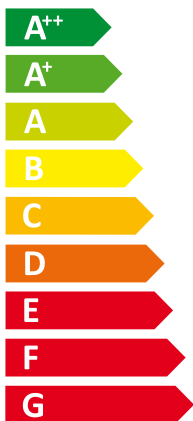

ENERG

енергия · ενεργεια

clausius

II elite H 1-10

Two icons showing sound power levels: a house with a speaker icon labeled "40 dB" and a house with a speaker icon labeled "0 dB".

Legend for power consumption: a dark blue square for "10 kW", a medium blue square for "10 kW", and a light blue square for "10 kW".