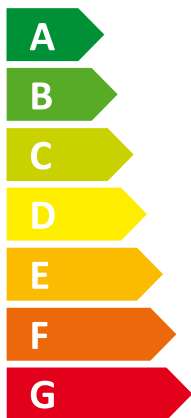

ENERG

енергия · ενεργεια

clausius

II elite H 1-10

Two icons showing sound power levels: a house with a speaker icon labeled "40 dB" and a house with a speaker icon labeled "0 dB".

Legend for power consumption: a dark blue square for "10 kW", a medium blue square for "10 kW", and a light blue square for "10 kW".